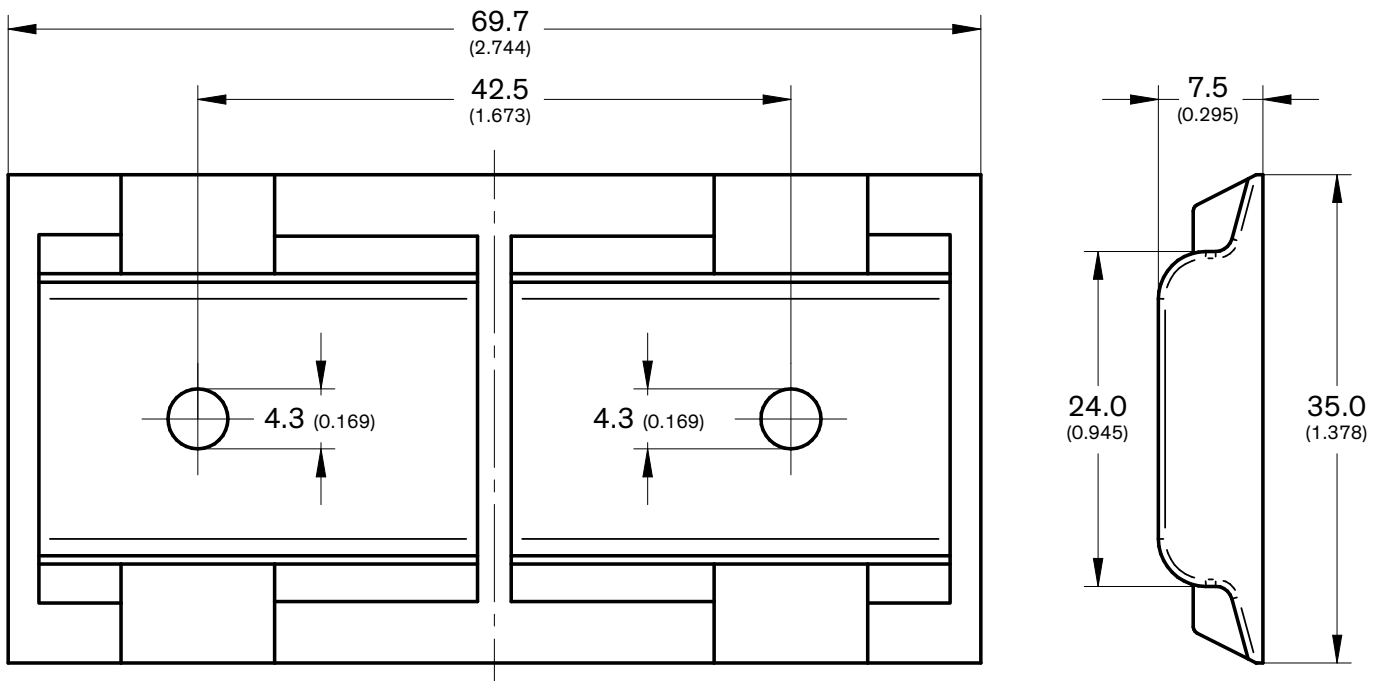

## Wall Mounting Kit

## TPC-WMK4

|                          |  |
|--------------------------|--|
| <b>Order Code</b>        | <b>TPC-WMK4</b>  |
| <b>Compatible with</b>   | TPC 120  |
| <b>Mounting Kit Type</b> | Wall Mounting Kit  |
| <b>Package content</b>   | DIN Rail   |
| <b>Material</b>          | Polycarbonate  |
| <b>Weight</b>            | 6 g  |
| <b>RoHS Exemptions</b>   | No Exemptions  |
| <b>Overview Link</b>     | <a href="http://www.tracopower.com/overview/tpc-wmk4">www.tracopower.com/overview/tpc-wmk4</a> |

### Outline Dimensions

All dimensions in mm (inch)