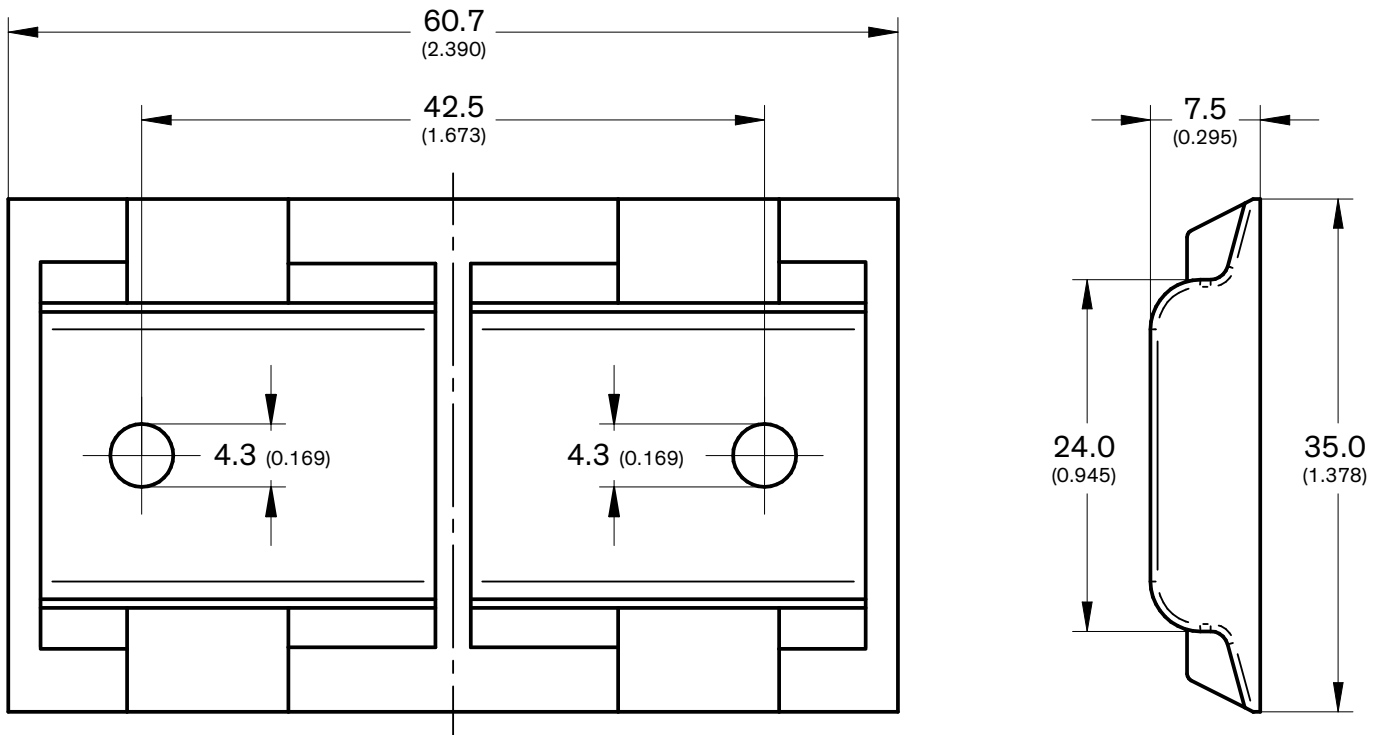

## Wall Mounting Kit

TPC-WMK3

<b>Order Code</b>	TPC-WMK3
<b>Compatible with</b>	TPC 080
<b>Mounting Kit Type</b>	Wall Mounting Kit
<b>Package content</b>	DIN Rail
<b>Material</b>	Polycarbonate
<b>Weight</b>	6 g
<b>RoHS Exemptions</b>	No Exemptions
<b>Overview Link</b>	<a href="http://www.tracopower.com/overview/tpc-wmk3">www.tracopower.com/overview/tpc-wmk3</a>

### Outline Dimensions

All dimensions in mm (inch)