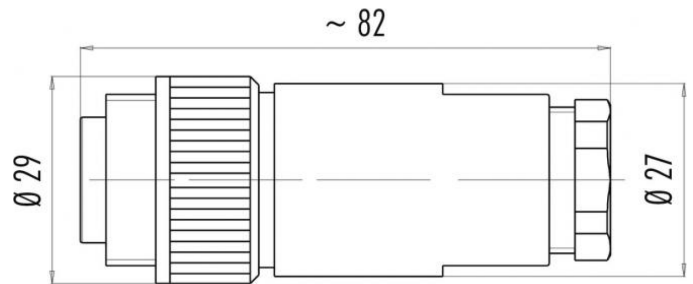

DC Output connector for TEX 120

| Order code | Identifier | Type |
|---------------|--|--|
| TEX-P21 | 1x DC Output connector | Binder 7-pin male circular plug 99-4225-160-07 |
| Overview link | www.tracopower.com/overview/tex-p21 | |

| TEX-P11 Pin assignment | | |
|------------------------|----------|----------|
| Pin | Function | max. AWG |
| 1 | - Vout | 18 |
| 2 | - Vout | 18 |
| 3 | - Vout | 18 |
| 4 | + Vout | 18 |
| 5 | + Vout | 18 |
| 6 | + Vout | 18 |
| 7 | Case | 18 |