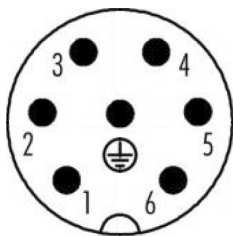

DC Output connector for TEX 120

| Order code | Identifier | Type |
|---------------|--|--|
| TEX-P21 | 1x DC Output connector | Binder 7-pin male circular plug 99-4225-160-07 |
| Overview link | www.tracopower.com/overview/tex-p21 | |

| TEX-P11 Pin assignment | | |
|------------------------|----------|----------|
| Pin | Function | max. AWG |
| 1 | - Vout | 18 |
| 2 | - Vout | 18 |
| 3 | - Vout | 18 |
| 4 | + Vout | 18 |
| 5 | + Vout | 18 |
| 6 | + Vout | 18 |
| 7 | Case | 18 |