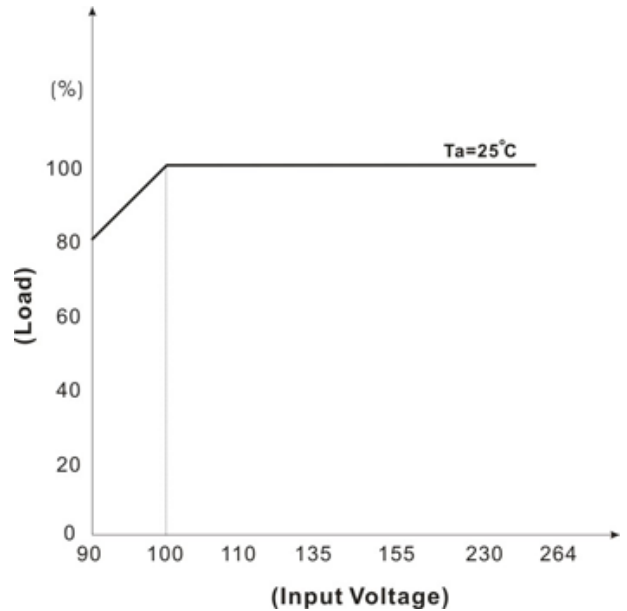

Characteristic Curves

TMG 07 Series

Derating Output Load versus Ambient Temperature

Derating Output Load versus Input voltage

Applicable for the following models:

TMG 07105, TMG 07112, TMG 07115, TMG 07124

Derating Output Load versus Input voltage

Applicable for the following models:

TMG 30103, TMG 30105, TMG 30112, TMG 30115, TMG 30124

TMG 50 Series

Derating Output Load versus Ambient Temperature

Derating Output Load versus Input voltage

Applicable for the following models:

TMG 50105, TMG 50112, TMG 50115, TMG 50124, TMG 50148

All specifications valid at nominal voltage, resistive full load and +25°C after warm-up time, unless otherwise stated.