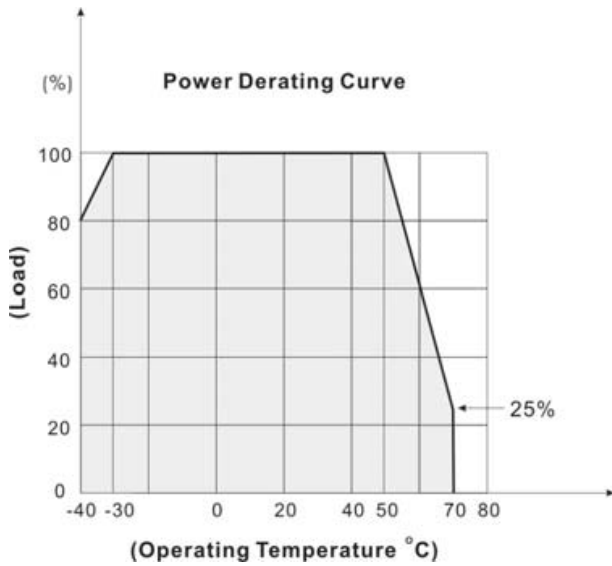

Characteristic Curves

TMG 07 Series

Derating Output Load versus Ambient Temperature

Derating Output Load versus Input voltage

Applicable for the following models:

TMG 07105, TMG 07112, TMG 07115, TMG 07124

Derating Output Load versus Input voltage

Applicable for the following models:

TMG 30103, TMG 30105, TMG 30112, TMG 30115, TMG 30124

TMG 50 Series

Derating Output Load versus Ambient Temperature

Derating Output Load versus Input voltage