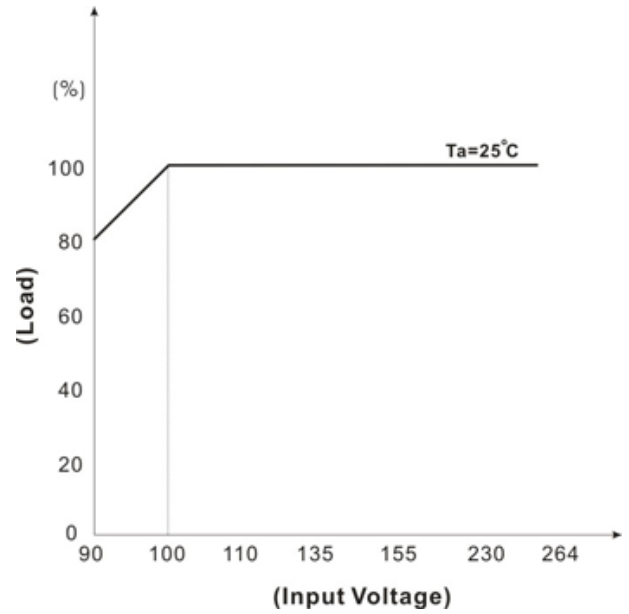

Characteristic Curves

TMG 07 Series

Derating Output Load versus Ambient Temperature

Derating Output Load versus Input voltage

Applicable for the following models:

TMG 07105, TMG 07112, TMG 07115, TMG 07124

TMG 15 Series

Derating Output Load versus Ambient Temperature

Derating Output Load versus Input voltage

Applicable for the following models:

TMG 15105, TMG 15112, TMG 15115, TMG 15124

TMG 30 Series

Derating Output Load versus Ambient Temperature

Derating Output Load versus Input voltage

Applicable for the following models:

TMG 30103, TMG 30105, TMG 30112, TMG 30115, TMG 30124

TMG 50 Series

Derating Output Load versus Ambient Temperature

Derating Output Load versus Input voltage

Applicable for the following models:

TMG 50105, TMG 50112, TMG 50115, TMG 50124, TMG 50148

All specifications valid at nominal voltage, resistive full load and +25°C after warm-up time, unless otherwise stated.