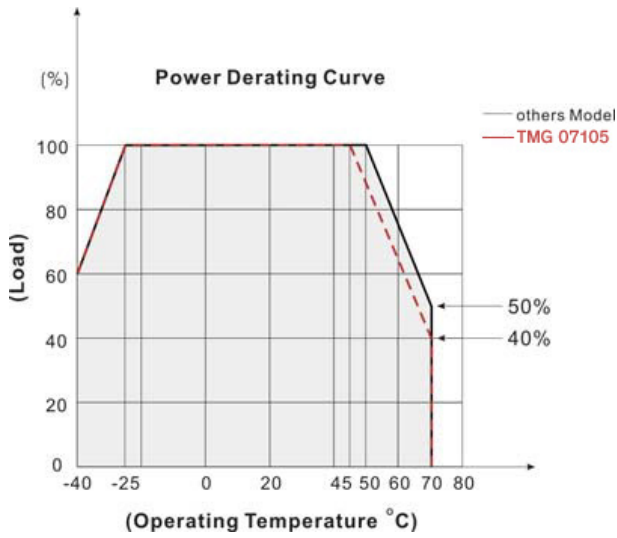

Characteristic Curves

TMG 07 Series

Derating Output Load versus Ambient Temperature

Derating Output Load versus Input voltage

Applicable for the following models:

TMG 07105, TMG 07112, TMG 07115, TMG 07124

TMG 15 Series

Derating Output Load versus Ambient Temperature

Derating Output Load versus Input voltage

Applicable for the following models:

TMG 15105, TMG 15112, TMG 15115, TMG 15124

TMG 30 Series

Derating Output Load versus Ambient Temperature

Derating Output Load versus Input voltage

Applicable for the following models:

TMG 30103, TMG 30105, TMG 30112, TMG 30115, TMG 30124

TMG 50 Series

Derating Output Load versus Ambient Temperature

Derating Output Load versus Input voltage