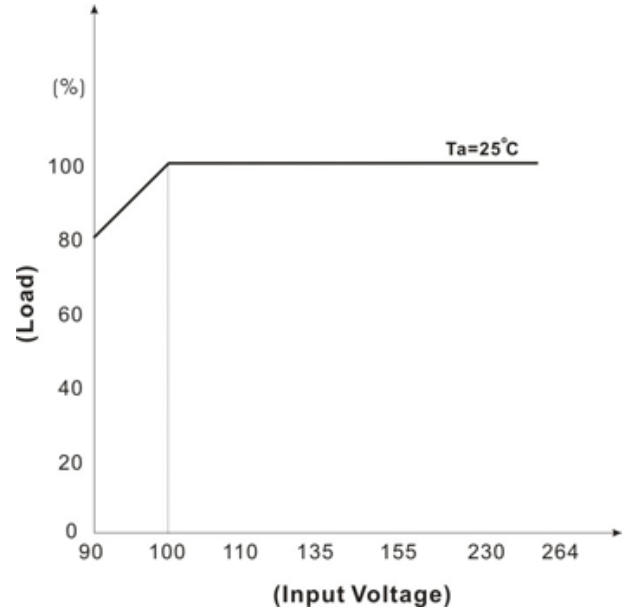

Characteristic Curves

TMG 07 Series

Derating Output Load versus Ambient Temperature

Derating Output Load versus Input voltage

Applicable for the following models:

TMG 07105, TMG 07112, TMG 07115, TMG 07124

TMG 15 Series

Derating Output Load versus Ambient Temperature

Derating Output Load versus Input voltage

Applicable for the following models:

TMG 15105, TMG 15112, TMG 15115, TMG 15124

TMG 30 Series

Derating Output Load versus Ambient Temperature

Derating Output Load versus Input voltage

Applicable for the following models:

TMG 30103, TMG 30105, TMG 30112, TMG 30115, TMG 30124

TMG 50 Series

Derating Output Load versus Ambient Temperature

Derating Output Load versus Input voltage

Applicable for the following models:

TMG 50105, TMG 50112, TMG 50115, TMG 50124, TMG 50148

All specifications valid at nominal voltage, resistive full load and +25°C after warm-up time, unless otherwise stated.