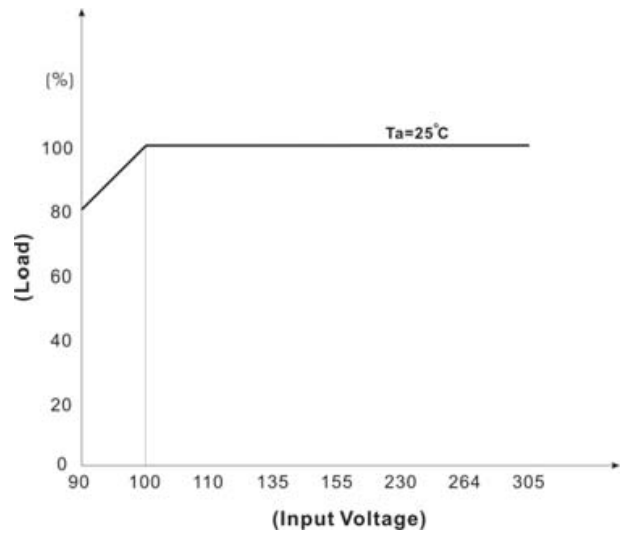

Characteristic Curves

TMG 07 Series

Derating Output Load versus Ambient Temperature

Derating Output Load versus Input voltage

Applicable for the following models:

TMG 07105, TMG 07112, TMG 07115, TMG 07124

TMG 15 Series

Derating Output Load versus Ambient Temperature

Derating Output Load versus Input voltage

Applicable for the following models:

TMG 15105, TMG 15112, TMG 15115, TMG 15124

TMG 30 Series

Derating Output Load versus Ambient Temperature

Derating Output Load versus Input voltage

Applicable for the following models:

TMG 30103, TMG 30105, TMG 30112, TMG 30115, TMG 30124

TMG 50 Series

Derating Output Load versus Ambient Temperature

Derating Output Load versus Input voltage