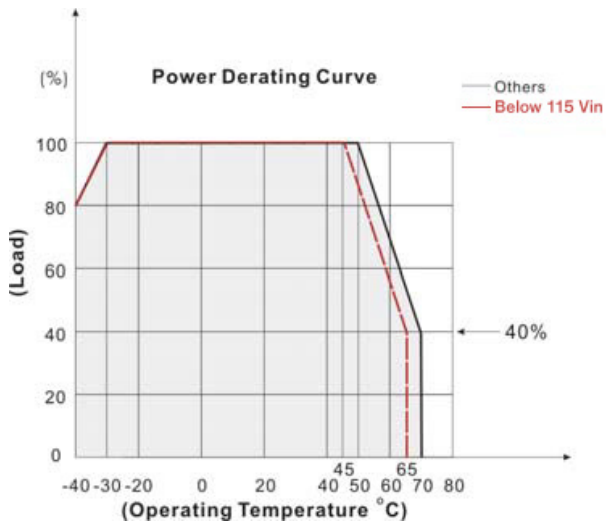

Characteristic Curves

TMG 07 Series

Derating Output Load versus Ambient Temperature

Derating Output Load versus Input voltage

Applicable for the following models:

TMG 07105, TMG 07112, TMG 07115, TMG 07124

TMG 15 Series

Derating Output Load versus Ambient Temperature

Derating Output Load versus Input voltage

Applicable for the following models:

TMG 15105, TMG 15112, TMG 15115, TMG 15124

TMG 30 Series

Derating Output Load versus Ambient Temperature