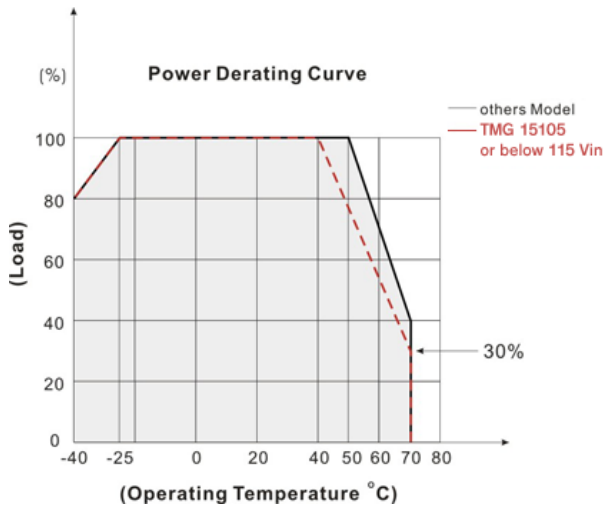

Characteristic Curves

TMG 07 Series

Derating Output Load versus Ambient Temperature

Derating Output Load versus Input voltage

Applicable for the following models:

TMG 07105, TMG 07112, TMG 07115, TMG 07124

TMG 15 Series

Derating Output Load versus Ambient Temperature

Derating Output Load versus Input voltage

Applicable for the following models:

TMG 15105, TMG 15112, TMG 15115, TMG 15124

TMG 30 Series

Derating Output Load versus Ambient Temperature

Derating Output Load versus Input voltage

Applicable for the following models:

TMG 30103, TMG 30105, TMG 30112, TMG 30115, TMG 30124

TMG 50 Series

Derating Output Load versus Ambient Temperature

Derating Output Load versus Input voltage